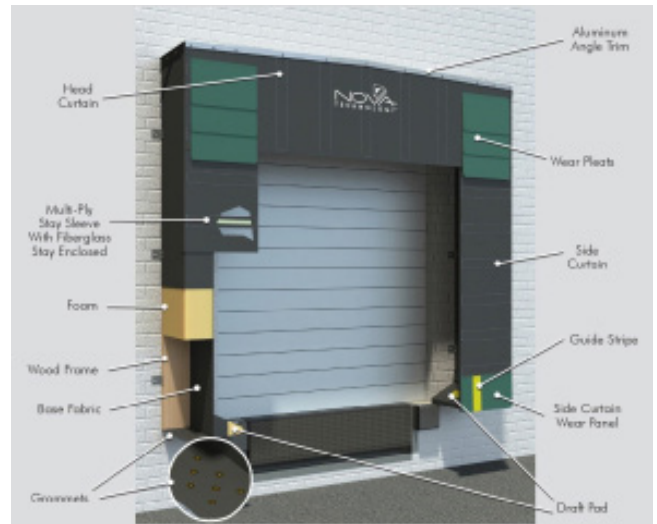

SOFT SIDED (SS) DOCK SHELTER

COMPETITIVE PRODUCT COMPARISON

FEATURES AND BENEFITS

- Designed for doors 12 x 12-feet and higher
- Flexible side pads absorb impacts
- Foam sides prevent unit, and building damage from off-center trailers
- Head and side curtains provide wrap-around protection
- Provides full access to trailers
- Minimizes pressure on building walls
- Pressure-treated, kiln-dried wood frame
- Top fiberglass panel
- Corner wear pleats are standard
- Vinyl-covered foam draft pads
- 24-inch shelter projection
- Heavy-duty galvanized mounting hardware
- Standard 15-inch yellow guide stripes
- All sew lines are lock-stitched and reinforced with UV-resistant thread

GREATEST SIZE OPTIONS: The NOVA SS Series Dock Shelter is designed to fit door openings from 8 x 8-feet up to 12 x 12-feet.

MADE TO WITHSTAND IMPACTS: The SS shelter has foam side pads that easily bend and compress out of the way of off-center trailers to prevent unit and building damage, and side curtains attach with Velcro® to eliminate dock downtime.

MORE OPTIONS FOR SAFETY, DURABILITY AND STYLE: The SS Series is available in six fabric selections and four different colors, many available with an optional flame-retardant design that self-extinguishes a flame in two seconds or less.