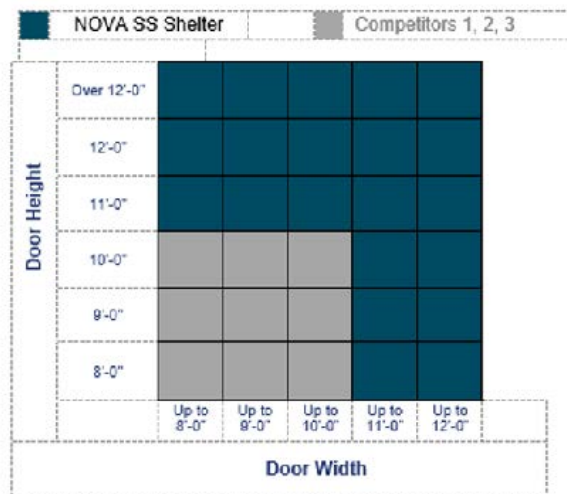

SOFT SIDED (SS) DOCK SHELTER

COMPETITIVE PRODUCT COMPARISON

FEATURES AND BENEFITS

- Designed for doors 12 x 12-feet and higher
- Flexible side pads absorb impacts
- Foam sides prevent unit, and building damage from off-center trailers
- Head and side curtains provide wrap-around protection
- Provides full access to trailers
- Minimizes pressure on building walls
- Pressure-treated, kiln-dried wood frame
- Top fiberglass panel
- Corner wear pleats are standard
- Vinyl-covered foam draft pads
- 24-inch shelter projection
- Heavy-duty galvanized mounting hardware
- Standard 15-inch yellow guide stripes
- All sew lines are lock-stitched and reinforced with UV-resistant thread

GREATEST SIZE OPTIONS: The NOVA SS Series Dock Shelter is designed to fit door openings from 8 x 8-feet up to 12 x 12-feet.

MADE TO WITHSTAND IMPACTS: The SS shelter has foam side pads that easily bend and compress out of the way of off-center trailers to prevent unit and building damage, and side curtains attach with Velcro® to eliminate dock downtime.