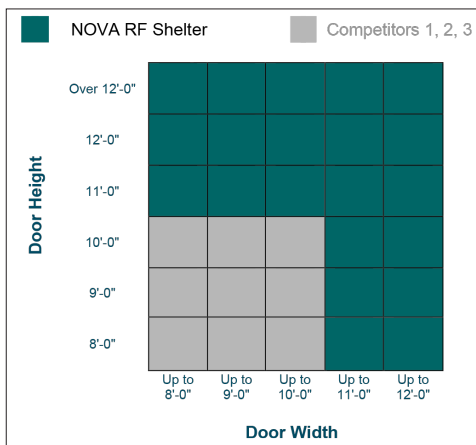

RIGID FRAME (RF) DOCK SHELTER

COMPETITIVE PRODUCT COMPARISON

FEATURES AND BENEFITS

- Designed for doors 12 x 12-feet and higher
- Head and side curtains provide wrap-around protection
- Provides full access to trailers
- Minimizes pressure on building walls
- Pressure-treated, kiln-dried wood frame
- Side and top fiberglass panels
- Large steel support bumpers
- Corner wear pleats are standard
- Vinyl-covered foam draft pads
- 24-inch shelter projection
- Heavy-duty galvanized mounting hardware
- Standard 15-inch yellow guide stripes
- All sew lines are lock-stitched and reinforced with UV-resistant thread

GREATEST SIZE OPTIONS: The NOVA RF Series Dock Shelter is designed to fit door openings from 8 x 8-feet up to 12 x 12-feet and higher.

MORE OPTIONS FOR SAFETY, DURABILITY AND STYLE: The RF Series is available in six fabric selections and four different colors, many available with an optional flame-retardant design that self-extinguishes a flame in two seconds or less.