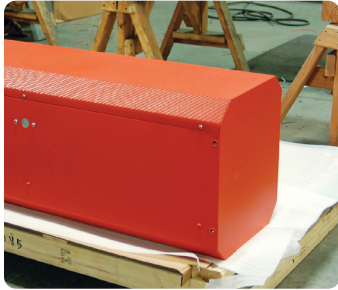

Special Options: Custom Colors & Graphics

While Powered Aire takes pride in constructing its units of durable, corrosion-resistant and aesthetically pleasing stainless steel, there are instances when color and graphic options are preferred.

POWDER COATING