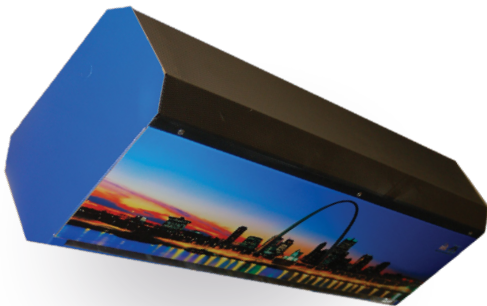

## Special Options: Custom Colors & Graphics

While Powered Aire takes pride in constructing its units of durable, corrosion-resistant and aesthetically pleasing stainless steel, there are instances when color and graphic options are preferred.

### DIAMOND PLATE

A Powered Aire air curtain case constructed of eye-catching diamond steel plate is perfect for industrial settings, auto showrooms and service areas, garages, sports bars and all other places auto buffs like to hang out.