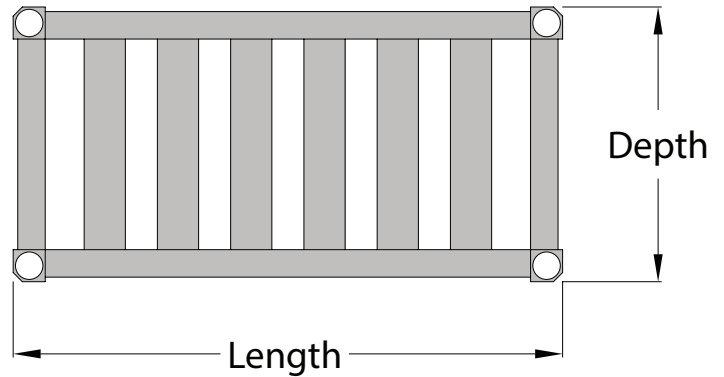

T-Bar is spaced to allow air to circulate to stored items, excellent for perishables.

- **Weight capacity of 1500 lbs. per shelf.**
- Lifetime Guarantee against rust and corrosion.
- Lifetime Guarantee against workmanship and material defects.

### MATERIAL:

- Framework is constructed of 1½" x 1¾" x .070" wall tubing. Laterals are constructed of 1¼" x 2¼" x .100" wall T-Bar
- Posts are constructed of 1½" diameter pipe and are marked at 2" intervals.