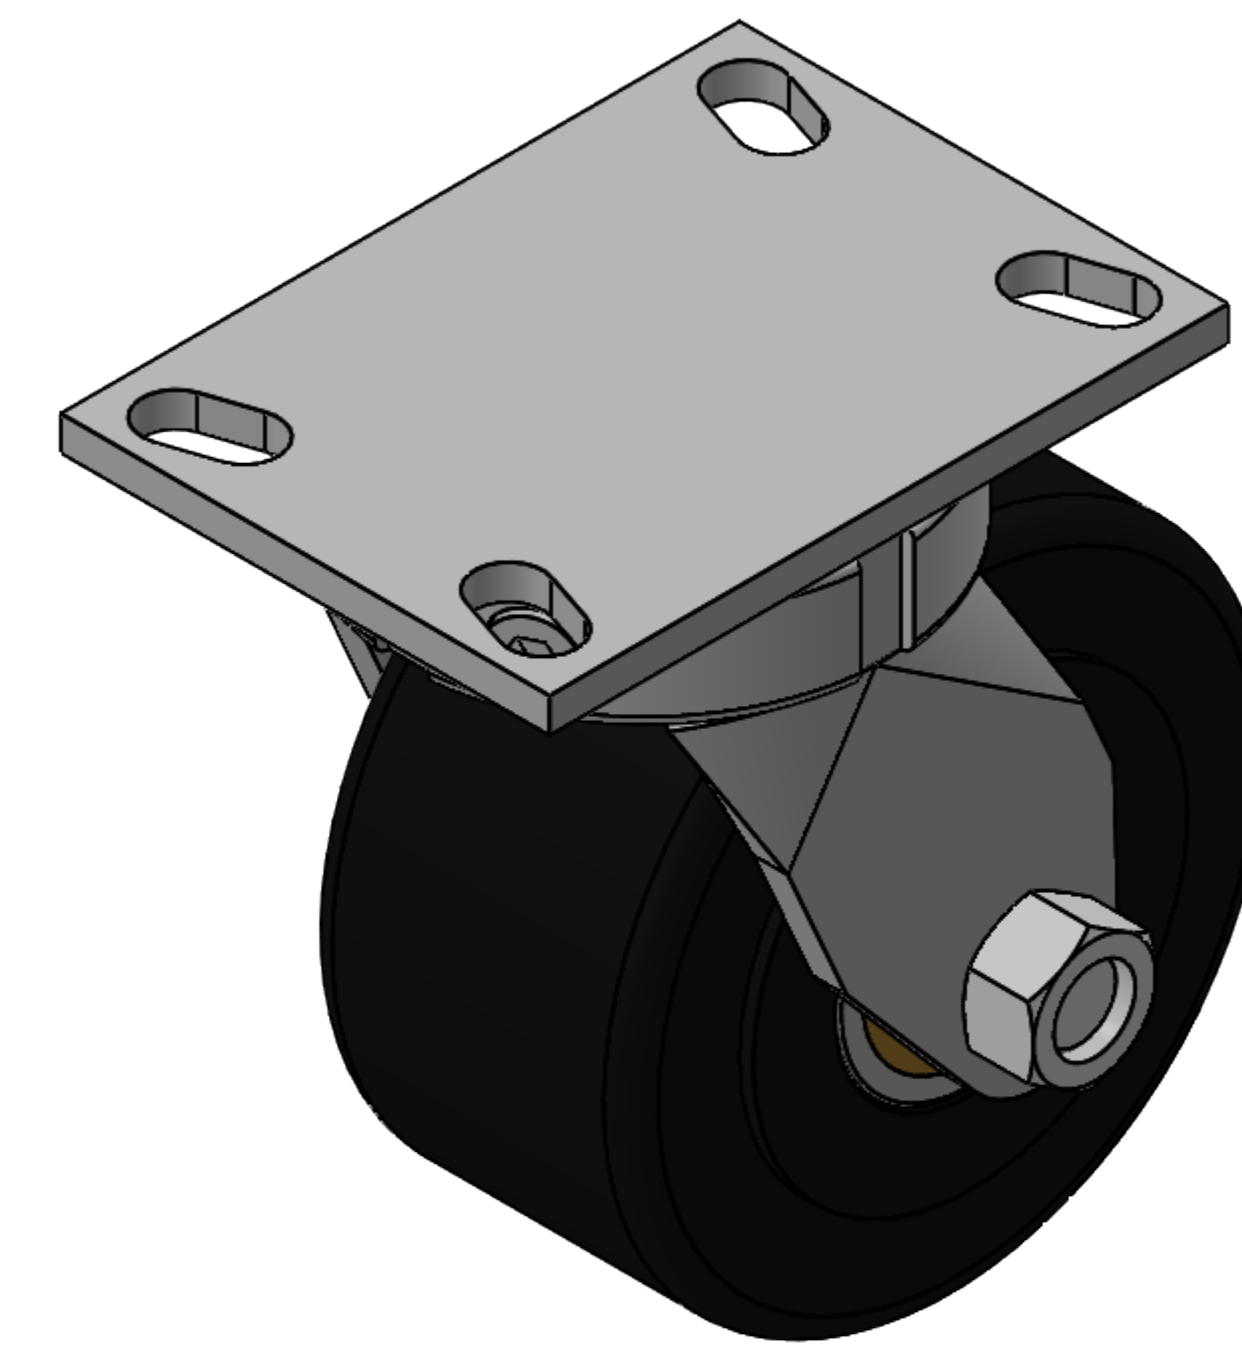

<p><b>PROPRIETARY AND CONFIDENTIAL</b> THE INFORMATION CONTAINED IN THIS DRAWING IS THE SOLE PROPERTY OF CASTER CONNECTION. ANY REPRODUCTION IN PART OR AS A WHOLE WITHOUT THE WRITTEN PERMISSION OF CASTER CONNECTION IS PROHIBITED.</p>	<p>UNLESS OTHERWISE SPECIFIED: DIMENSIONS ARE IN INCHES  TOLERANCES: FRACTIONAL: ±1/8 ANGULAR: ±1 TWO PLACE DECIMAL ±.1 THREE PLACE DECIMAL ±.005</p>	<p>BARRON EQUIPMENT COMPANY INC. 4710 N Brady St, Davenport, IA 52806</p>		<p><b>BARRON</b> EQUIPMENT COMPANY INC. OVERHEAD DODGERS</p>	<p>TITLE: 70.63.51.NYB DESCRIPTION: 6" Nylon Kingpinless Swivel Caster</p>		
		<p>Phone: (800)-397-6690</p>	<p>Fax: (563)-391-1052</p>		<p>Web: barroneq.com</p>	<p>Projection: </p>	<p>DRAWN: J.Green</p>
		<p>Checked: S. Saad</p>	<p>Scale: 1:1.25</p>	<p>SHEET: 1 OF 1</p>			