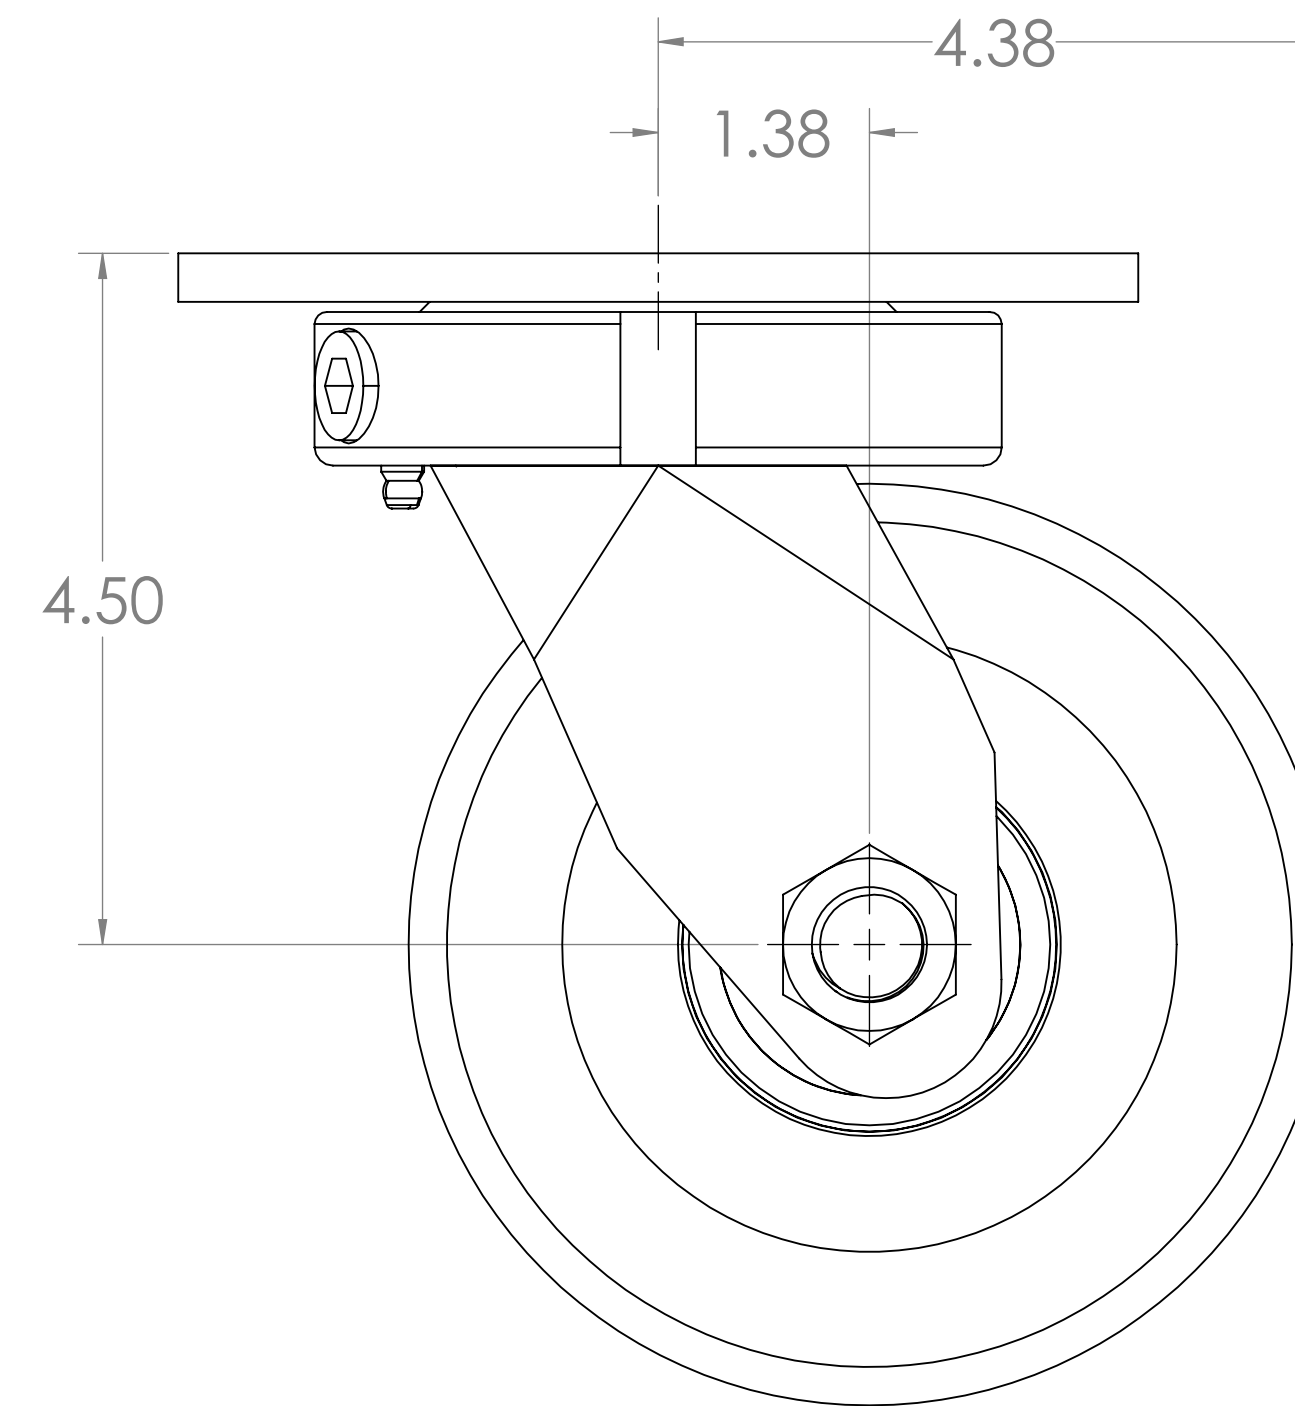

<p><b>PROPRIETARY AND CONFIDENTIAL</b> THE INFORMATION CONTAINED IN THIS DRAWING IS THE SOLE PROPERTY OF CASTER CONNECTION. ANY REPRODUCTION IN PART OR AS A WHOLE WITHOUT THE WRITTEN PERMISSION OF CASTER CONNECTION IS PROHIBITED.</p>	<p>UNLESS OTHERWISE SPECIFIED: DIMENSIONS ARE IN INCHES  TOLERANCES: FRACTIONAL: ±1/8 ANGULAR: ±1 TWO PLACE DECIMAL ±.1 THREE PLACE DECIMAL ±.005</p>	<p>BARRON EQUIPMENT COMPANY INC. 4710 N Brady St, Davenport, IA 52806</p>		<p><b>BARRON</b> EQUIPMENT COMPANY INC. OVERHEAD DODGERS</p>	<p>TITLE: 70.63.51.NYB DESCRIPTION: 6" Nylon Kingpinless Swivel Caster</p>		
		<p>Phone: (800)-397-6690</p>	<p>Fax: (563)-391-1052</p>		<p>Web: barroneq.com</p>	<p>Projection: </p>	<p>DRAWN: J.Green</p>
		<p>Checked: S. Saad</p>	<p>Scale: 1:1.25</p>	<p>SHEET: 1 OF 1</p>			