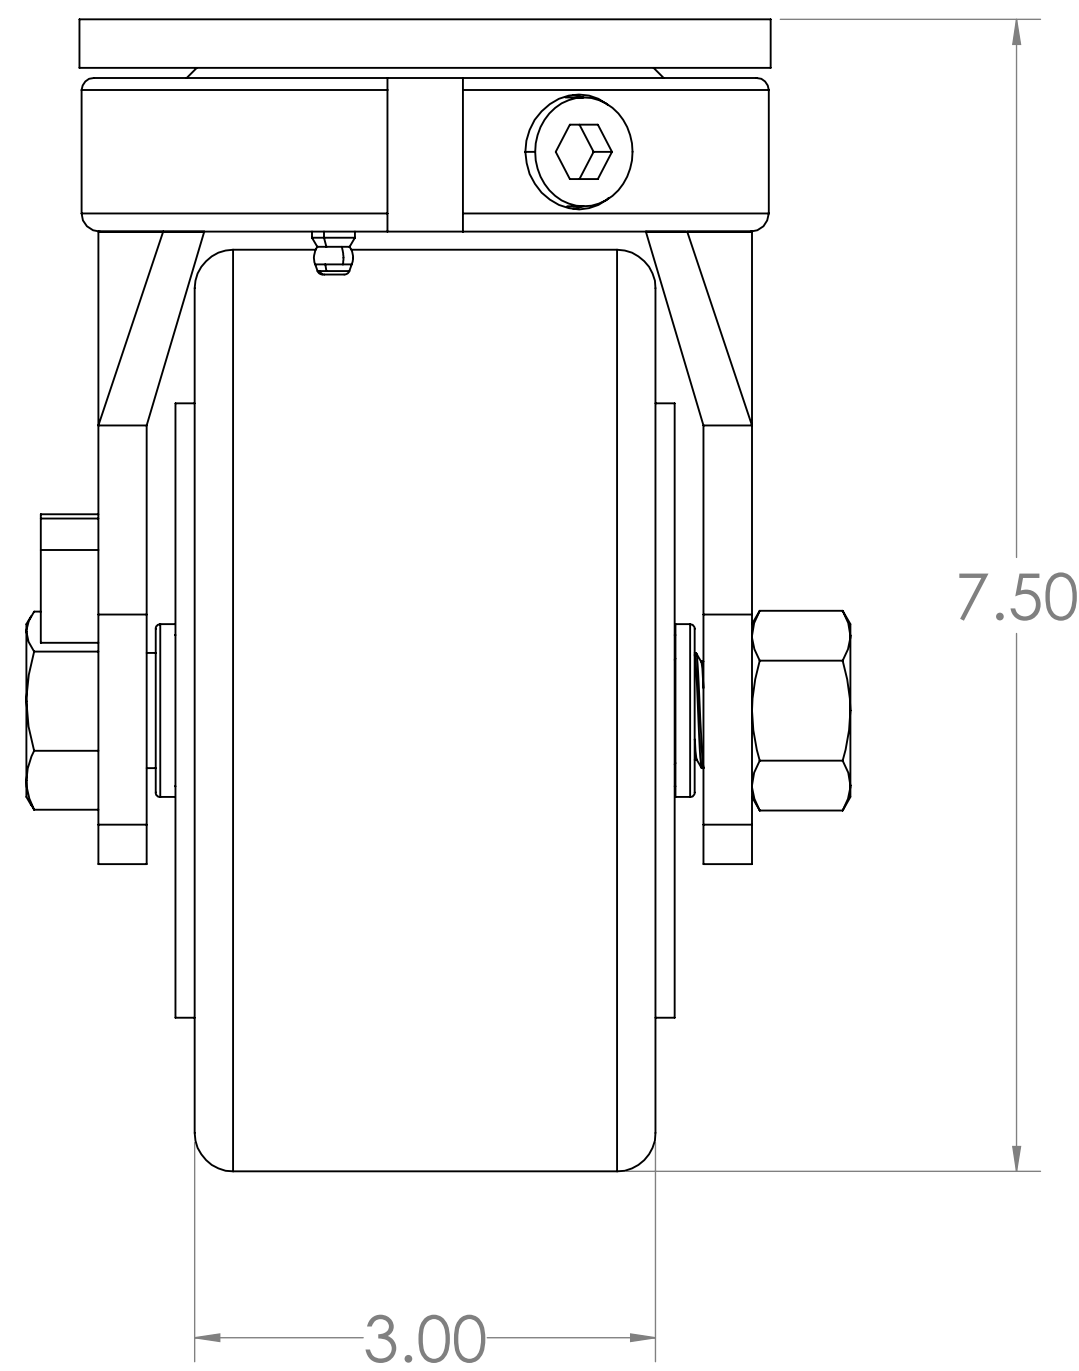

<p><b>PROPRIETARY AND CONFIDENTIAL</b> THE INFORMATION CONTAINED IN THIS DRAWING IS THE SOLE PROPERTY OF CASTER CONNECTION. ANY REPRODUCTION IN PART OR AS A WHOLE WITHOUT THE WRITTEN PERMISSION OF CASTER CONNECTION IS PROHIBITED.</p>	<p>UNLESS OTHERWISE SPECIFIED: DIMENSIONS ARE IN INCHES  TOLERANCES: FRACTIONAL: ±1/8 ANGULAR: ±1 TWO PLACE DECIMAL ±.1 THREE PLACE DECIMAL ±.005</p>	<p>BARRON EQUIPMENT COMPANY INC. 4710 N Brady St, Davenport, IA 52806</p>		<p><b>BARRON</b> EQUIPMENT COMPANY INC. OVERHEAD DODGERS</p>	<p>TITLE: 70.63.51.NYB DESCRIPTION: 6" Nylon Kingpinless Swivel Caster</p>		
		<p>Phone: (800)-397-6690</p>	<p>Fax: (563)-391-1052</p>		<p>Web: barroneq.com</p>	<p>Projection: </p>	<p>DRAWN: J.Green</p>
		<p>Checked: S. Saad</p>	<p>Scale: 1:1.25</p>	<p>SHEET: 1 OF 1</p>			