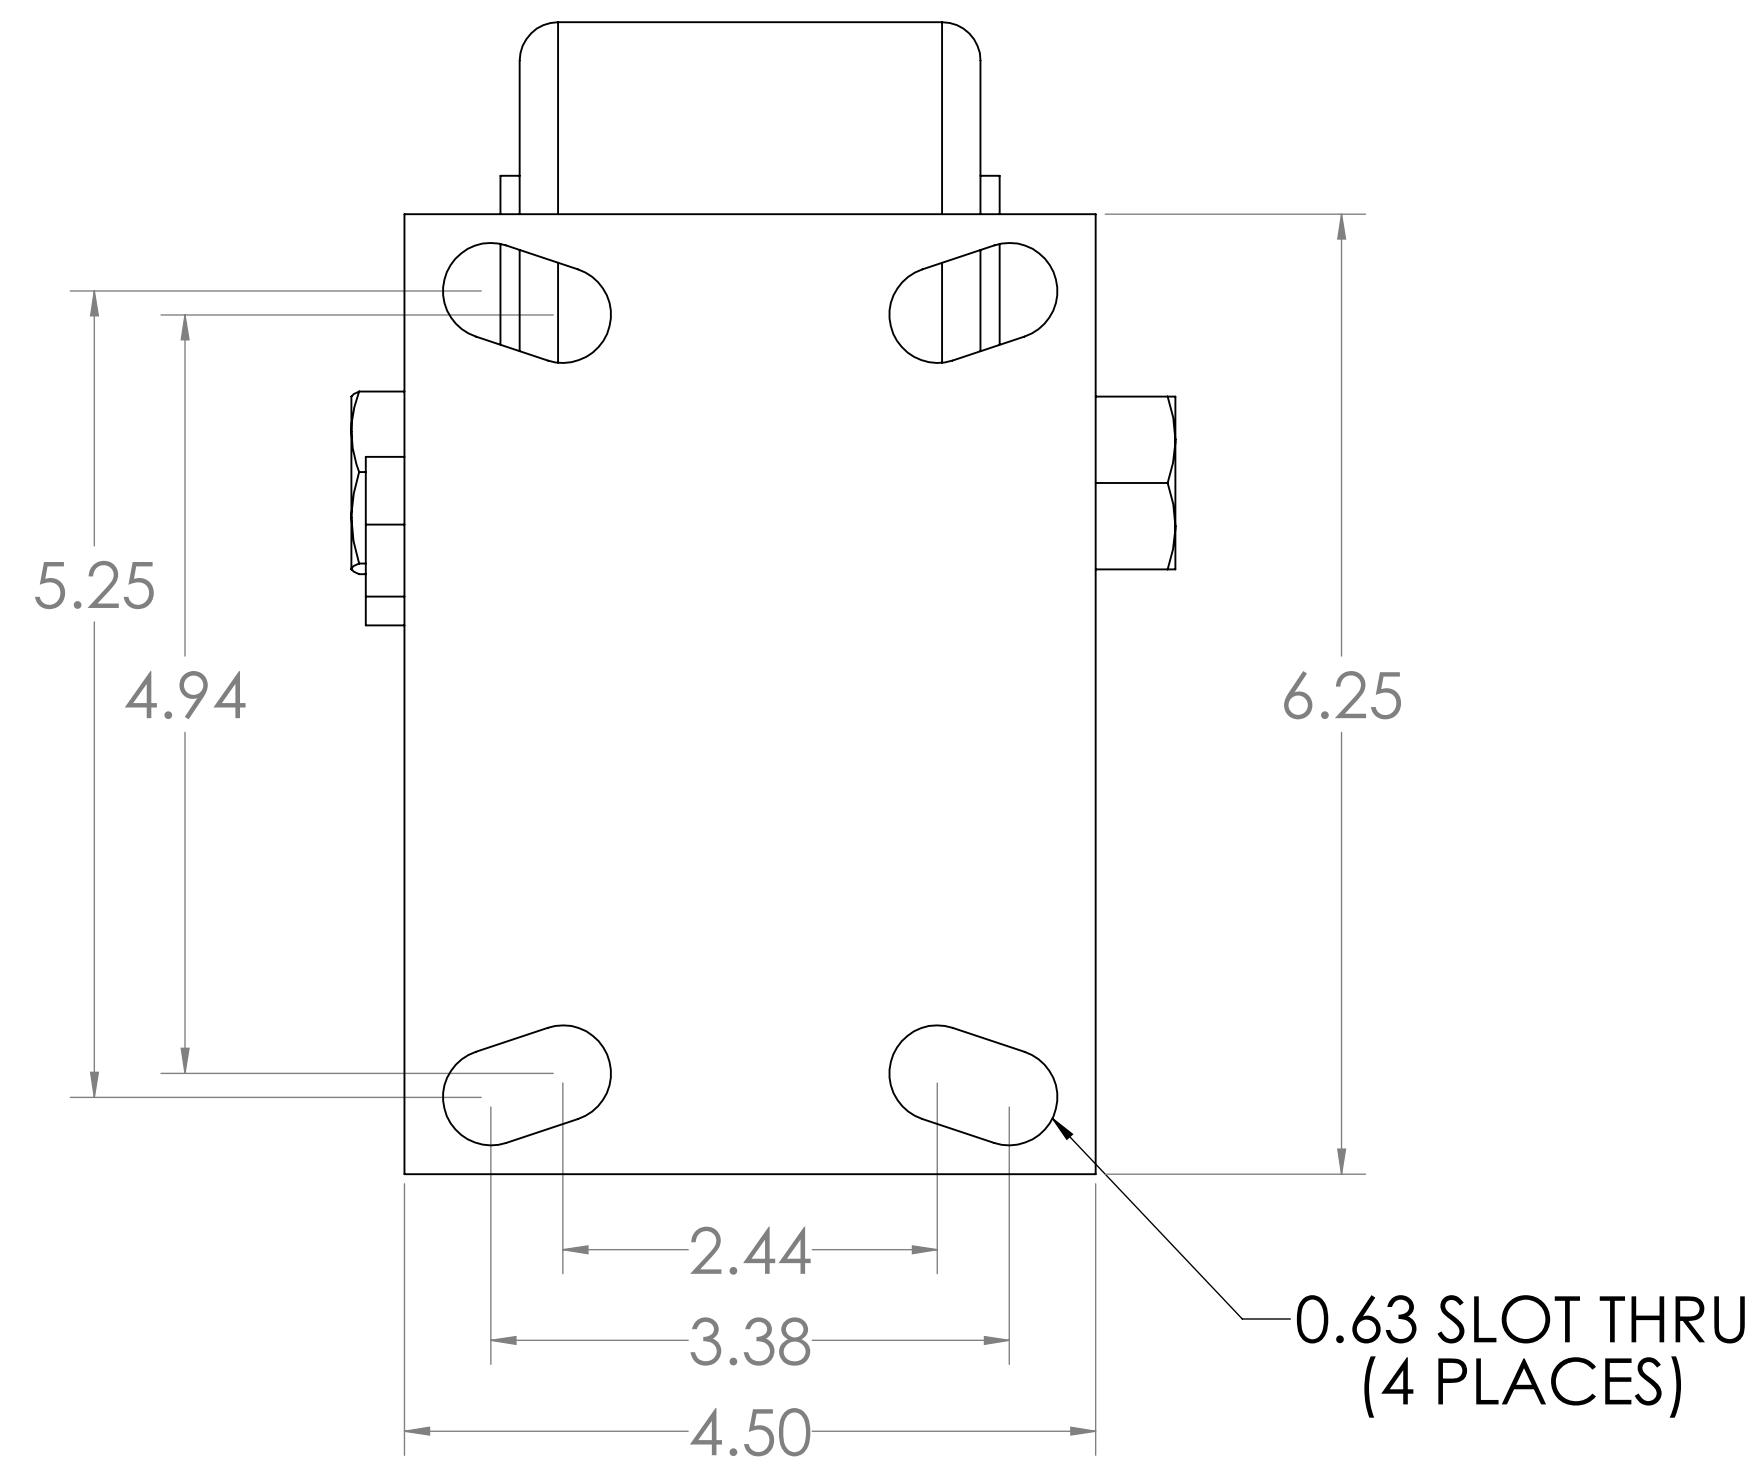

<p><b>PROPRIETARY AND CONFIDENTIAL</b> THE INFORMATION CONTAINED IN THIS DRAWING IS THE SOLE PROPERTY OF CASTER CONNECTION. ANY REPRODUCTION IN PART OR AS A WHOLE WITHOUT THE WRITTEN PERMISSION OF CASTER CONNECTION IS PROHIBITED.</p>	<p>UNLESS OTHERWISE SPECIFIED: DIMENSIONS ARE IN INCHES  TOLERANCES: FRACTIONAL: ±1/8 ANGULAR: ±1 TWO PLACE DECIMAL ±.1 THREE PLACE DECIMAL ±.005</p>	<p>BARRON EQUIPMENT COMPANY INC. 4710 N Brady St, Davenport, IA 52806</p>		<p><b>BARRON</b> EQUIPMENT COMPANY INC. OVERHEAD DODGERS</p>	<p>TITLE: 70.63.51.NYB DESCRIPTION: 6" Nylon Kingpinless Swivel Caster</p>		
		<p>Phone: (800)-397-6690</p>	<p>Fax: (563)-391-1052</p>		<p>Web: barroneq.com</p>	<p>Projection: </p>	<p>DRAWN: J.Green</p>
		<p>Checked: S. Saad</p>	<p>Scale: 1:1.25</p>	<p>SHEET: 1 OF 1</p>			