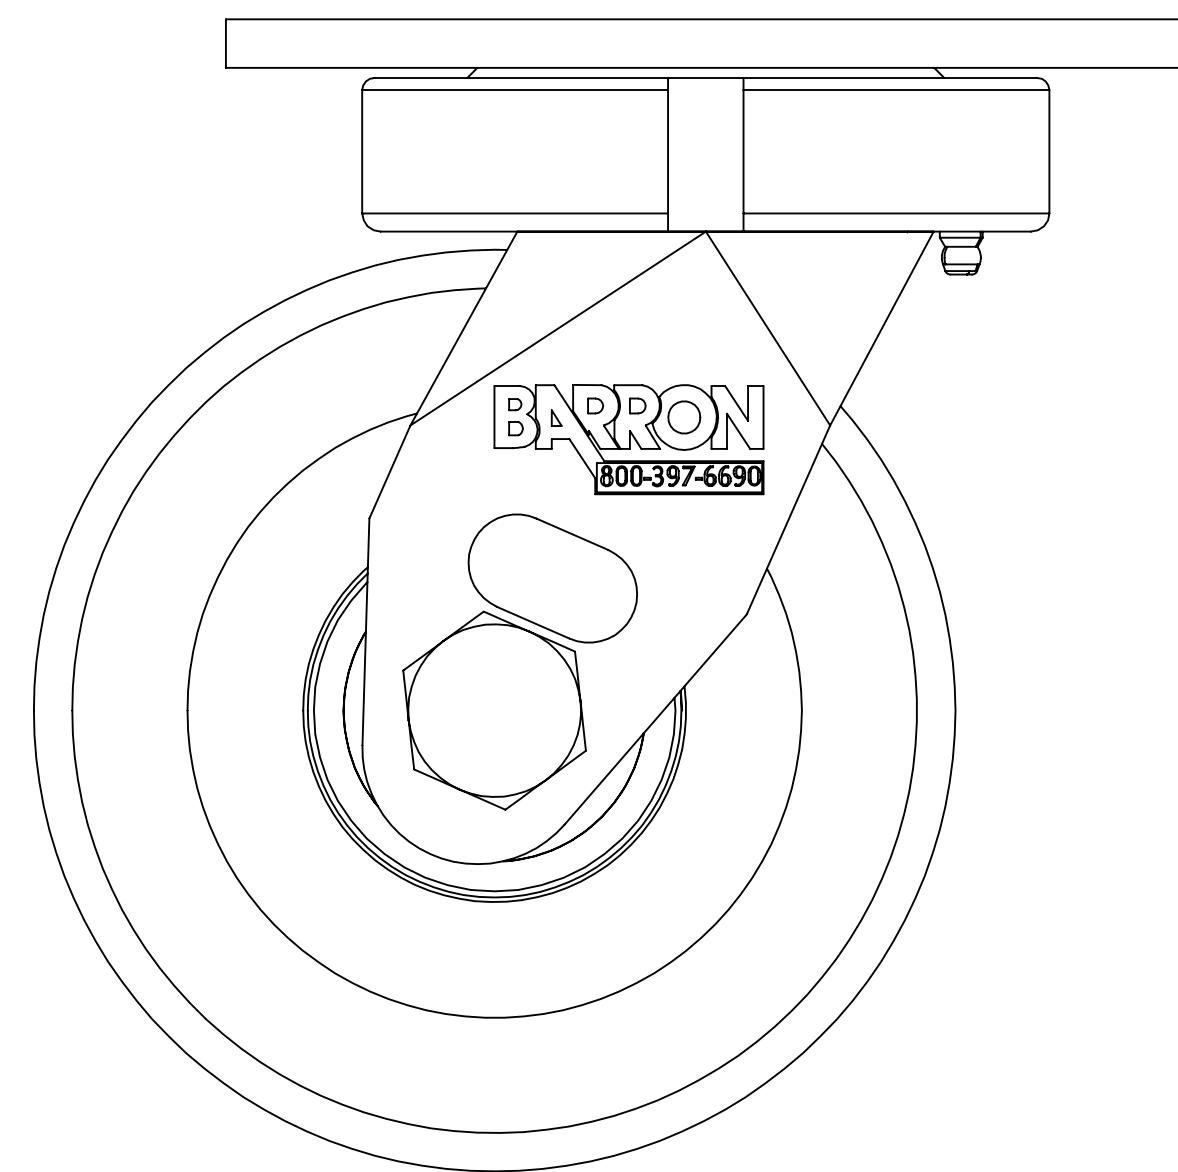

<p><b>PROPRIETARY AND CONFIDENTIAL</b> THE INFORMATION CONTAINED IN THIS DRAWING IS THE SOLE PROPERTY OF CASTER CONNECTION. ANY REPRODUCTION IN PART OR AS A WHOLE WITHOUT THE WRITTEN PERMISSION OF CASTER CONNECTION IS PROHIBITED.</p>	<p>UNLESS OTHERWISE SPECIFIED: DIMENSIONS ARE IN INCHES  TOLERANCES: FRACTIONAL: ±1/8 ANGULAR: ±1 TWO PLACE DECIMAL ±.1 THREE PLACE DECIMAL ±.005</p>	<p>BARRON EQUIPMENT COMPANY INC. 4710 N Brady St, Davenport, IA 52806</p>		<p><b>BARRON</b> EQUIPMENT COMPANY INC. OVERHEAD DODGERS</p>	<p>TITLE: 70.63.51.NYB DESCRIPTION: 6" Nylon Kingpinless Swivel Caster</p>		
		<p>Phone: (800)-397-6690</p>	<p>Fax: (563)-391-1052</p>		<p>Web: barroneq.com</p>	<p>Projection: </p>	<p>DRAWN: J.Green</p>
		<p>Checked: S. Saad</p>	<p>Scale: 1:1.25</p>	<p>SHEET: 1 OF 1</p>			