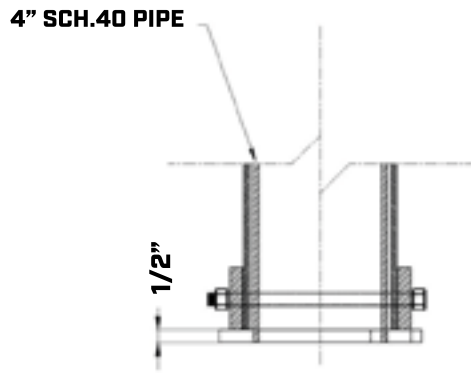

4" COLLAPSIBLE LOCKING BOLLARD

BASE DETAIL

**Lay Down Height: 6.5"*

Company: _____
 Project: _____
 Name: _____

Phone #: _____
 Email : _____
 Address: _____