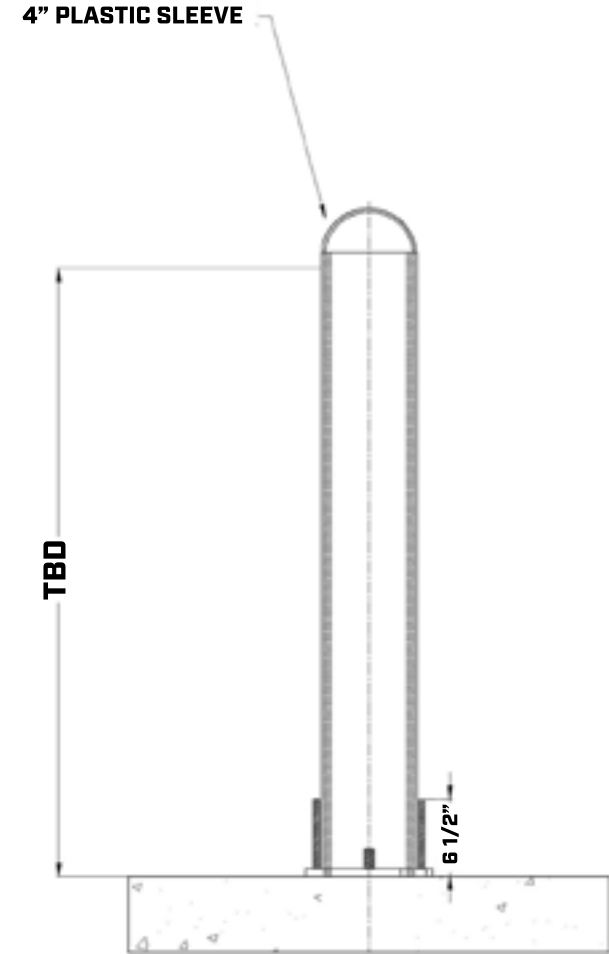

4" COLLAPSIBLE LOCKING BOLLARD

BASE DETAIL

**Lay Down Height: 6.5"*

Company: _____
 Project: _____
 Name: _____

Phone #: _____
 Email : _____
 Address: _____