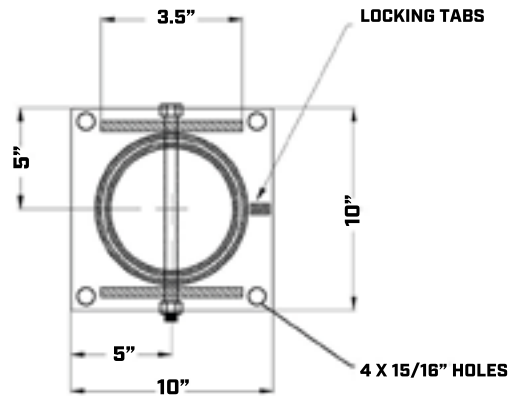

4" COLLAPSIBLE LOCKING BOLLARD

BASE DETAIL

**Lay Down Height: 6.5"*

Company: _____
 Project: _____
 Name: _____

Phone #: _____
 Email : _____
 Address: _____