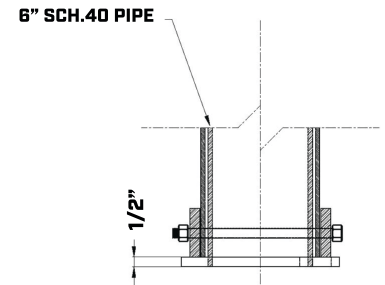

COLLAPSIBLE LOCKING BOLLARD SPECS

Product Details:

Steel Pipe: 4" or 6" Schedule 40 U.S. Steel sleeved with 1/8" Bollard Cover

System: U.S. Steel Collapsible Plate (lock not included)

Standard Height: 42"

*pad lock & installation hardware not included

4" COLLAPSIBLE BOLLARD

EASY LIFT & DROP SYSTEM

ANY COLOR AVAILABLE

LOCKING BOLLARD SYSTEM

6" COLLAPSIBLE BOLLARD

(800) 397-6690

www.barroneq.com