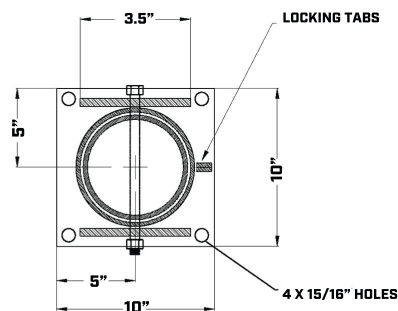

COLLAPSIBLE LOCKING BOLLARD SPECS

Product Details:

Steel Pipe: 4" or 6" Schedule 40 U.S. Steel sleeved with 1/8" Bollard Cover

System: U.S. Steel Collapsible Plate (lock not included)

Standard Height: 42"

*pad lock & installation hardware not included

4" COLLAPSIBLE BOLLARD

EASY LIFT & DROP SYSTEM

ANY COLOR AVAILABLE

LOCKING BOLLARD SYSTEM

6" COLLAPSIBLE BOLLARD

(800) 397-6690

www.barroneq.com