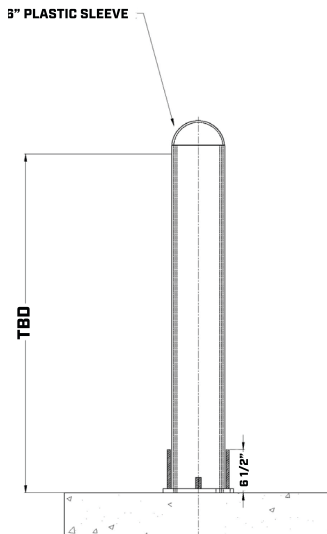

COLLAPSIBLE LOCKING BOLLARD SPECS

Product Details:

Steel Pipe: 4" or 6" Schedule 40 U.S. Steel sleeved with 1/8" Bollard Cover

System: U.S. Steel Collapsible Plate (lock not included)

Standard Height: 42"

*pad lock & installation hardware not included

4" COLLAPSIBLE BOLLARD

EASY LIFT & DROP SYSTEM

ANY COLOR AVAILABLE

LOCKING BOLLARD SYSTEM

6" COLLAPSIBLE BOLLARD

(800) 397-6690

www.barroneq.com