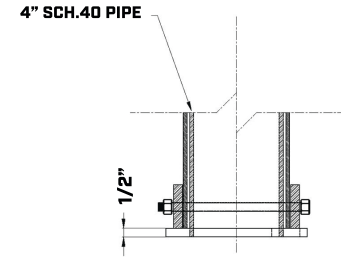

COLLAPSIBLE LOCKING BOLLARD SPECS

Product Details:

Steel Pipe: 4" or 6" Schedule 40 U.S. Steel sleeved with 1/8" Bollard Cover

System: U.S. Steel Collapsible Plate (lock not included)

Standard Height: 42"

*pad lock & installation hardware not included

4" COLLAPSIBLE BOLLARD

EASY LIFT & DROP SYSTEM

ANY COLOR AVAILABLE

LOCKING BOLLARD SYSTEM