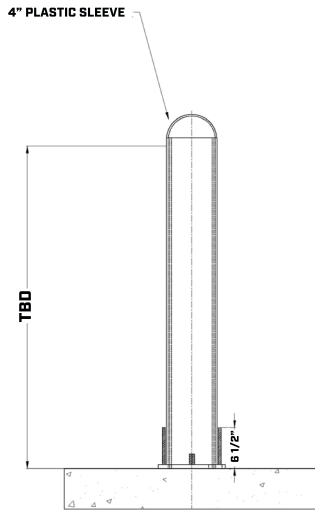

COLLAPSIBLE LOCKING BOLLARD SPECS

Product Details:

Steel Pipe: 4" or 6" Schedule 40 U.S. Steel sleeved with 1/8" Bollard Cover

System: U.S. Steel Collapsible Plate (lock not included)

Standard Height: 42"

*pad lock & installation hardware not included

4" COLLAPSIBLE BOLLARD

EASY LIFT & DROP SYSTEM

ANY COLOR AVAILABLE

LOCKING BOLLARD SYSTEM

6" COLLAPSIBLE BOLLARD

(800) 397-6690

www.barroneq.com