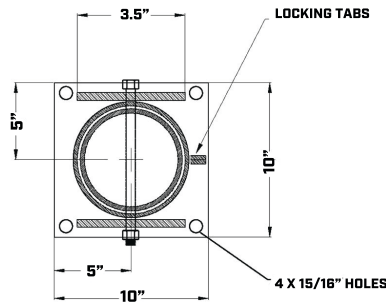

COLLAPSIBLE LOCKING BOLLARD SPECS

Product Details:

Steel Pipe: 4" or 6" Schedule 40 U.S. Steel sleeved with 1/8" Bollard Cover

System: U.S. Steel Collapsible Plate (lock not included)

Standard Height: 42"

*pad lock & installation hardware not included

4" COLLAPSIBLE BOLLARD

EASY LIFT & DROP SYSTEM

ANY COLOR AVAILABLE

LOCKING BOLLARD SYSTEM