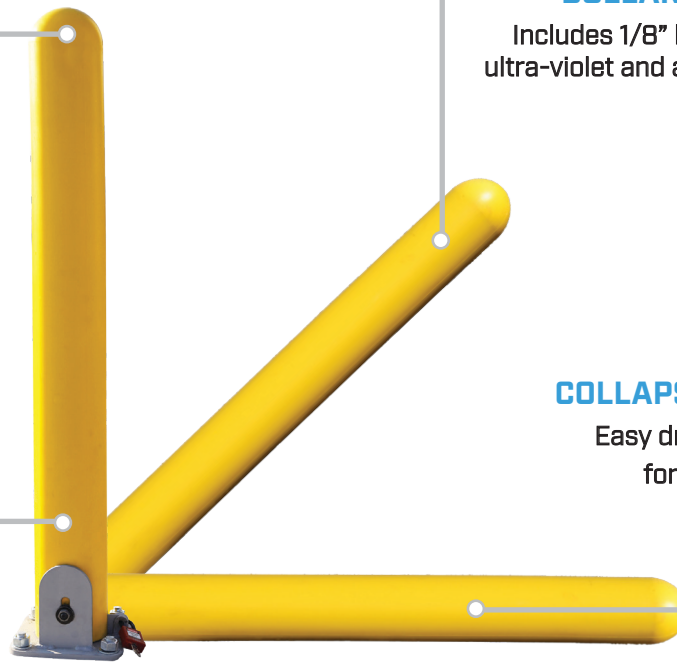

COLLAPSIBLE *LOCKING BOLLARDS*

Ideal Shield's Collapsible Locking Bollard is designed to be a simple solution for temporary vehicle access areas. Collapsible Locking Bollards are made from schedule 40 steel pipe and plate, and are easy to use and quick to install.

SIMPLE TO USE

Easy drop & lift system
for any worker.

MULTIPLE OPTIONS

4" or 6" Steel
Bollard options.

AMERICAN MADE

Made and fabricated
in the usa.

Drop Down, Drive Over Bollards

Worker Friendly ● Includes Bollard Cover ● Custom Options

Plated Install

Vehicle Access

Simple To Use

CUSTOM COLORS

Custom colors and decals available.

STEEL PIPE

4" or 6" Schedule 40 steel pipe.
42" Standard Height.

BOLLARD COVER

Includes 1/8" bollard cover with
ultra-violet and anti-static additives.

COLLAPSIBLE BOLLARD

Easy drop & lift system
for any worker.

OTHER PRODUCTS

CRASH RATED BOLLARDS

DECORATIVE COVERS

REMOVABLE BOLLARDS