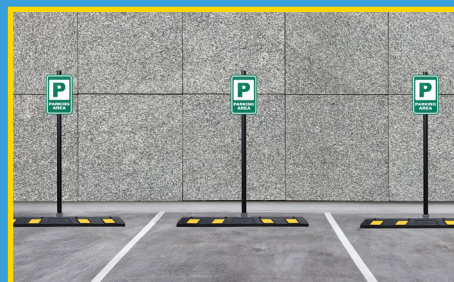

SPEED *BUMPS*

Made from 100% compounded recyclable rubber, the new Speed Bumps are designed to help slow down vehicles while holding up against any sized vehicle and the weather elements.

RECYCLED RUBBER

Speed bumps are made from 100% recyclable rubber.

HIGHLY VISIBLE

Embedded cat-eye reflectors visible from 1000 ft.

EASY INSTALL

Countersunk holes for clean installation. Hardware included.

Need for Speed Bumps

UV Resistance • Ideal for any Location • Concrete or Asphalt

Parking Lots

Gate Entrances

Neighborhoods

REFLECTIVE TAPE

Yellow reflective tape provides high visibility.

CAT-EYE REFLECTORS

Embedded cat-eye reflectors are visible from 1,000 feet away.

EASY INSTALLATION

Countersunk holes for a clean installation in Concrete or Asphalt.
*Hardware included

END PIECES

2 end pieces included for a sleek & modern look.

OTHER PRODUCTS

CURB GUARD

PARKING BLOCKS

CLEARANCE BARS