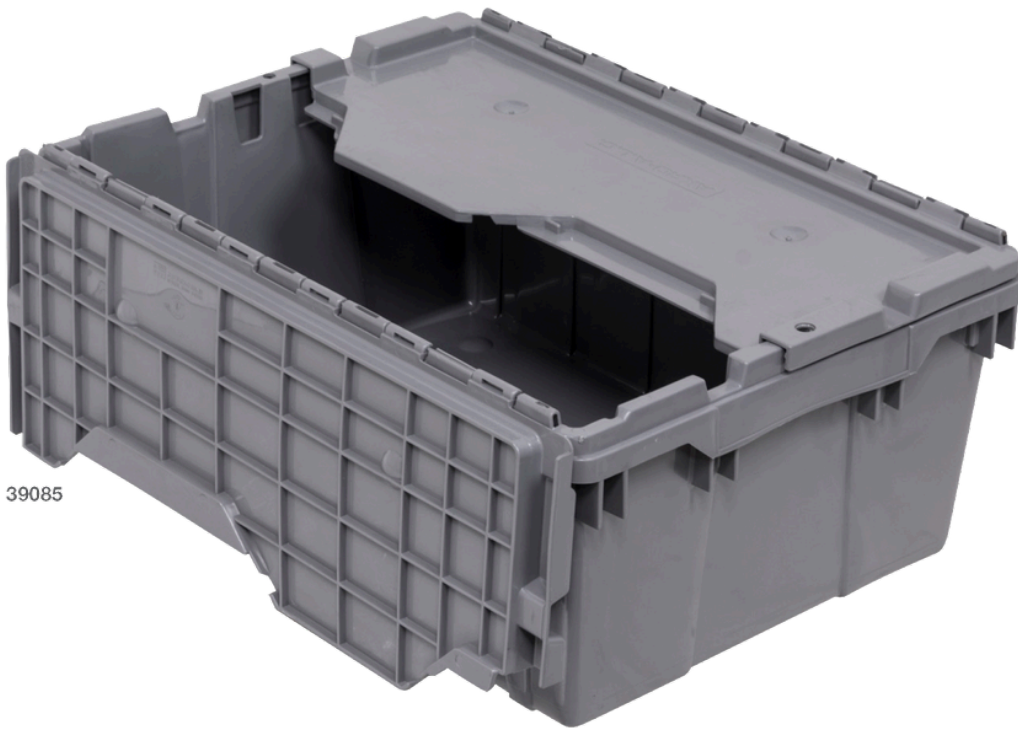

Attached Lid Containers

Reusable shipping, distribution, order picking and storage containers!

- Injection-molded from high-density industrial-grade polymers
- Attached lids snap securely closed to protect contents from dust or damage

39085