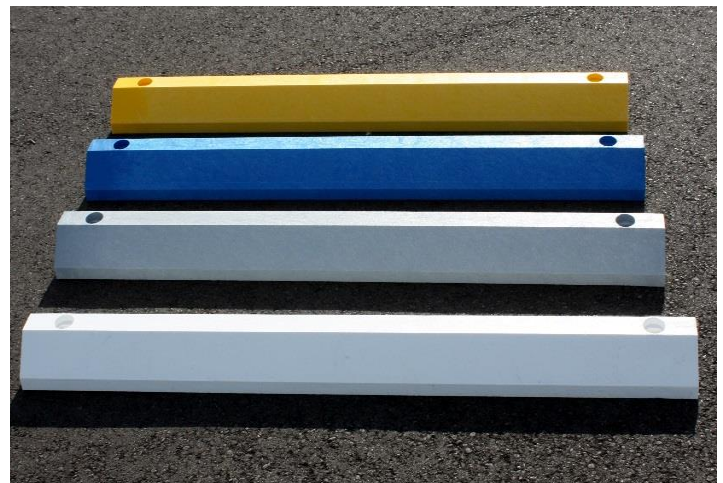

ULTRA PARKING BLOCK

**Manufactured From
Recycled Plastics**

- Virtually Indestructible
- Easy Installation
- UV Stabilized
- Maintenance Free
- Light Weight - Yet Stable
- Chemical Resistant
- Weather Resistant
- 100% Recycled Material
- Lifetime Warranty

<u>Item Number</u>	<u>Wt.</u>	<u>Holes</u>	<u>Description</u>
ULTRA3648PB	10	2	3¼" H x 6" W x 4' L Parking Block
ULTRA3672PB	15	3	3¼" H x 6" W x 6' L Parking Block
ULTRA4648PB	14	2	4" H x 6" W x 4' L Parking Block
ULTRA4672PB	21	3	4" H x 6" W x 6' L Parking Block

Available Colors:
Yellow, Blue, Gray, White and Green.